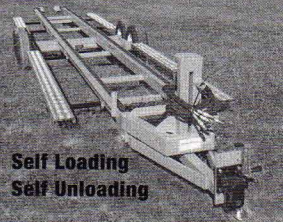

## Self Propelled Work Platform

Hydraulic Work Platform (sold separately) can be mounted on any available running gear

WE OFFER A FULL LINE OF FRUIT & VEGETABLE EQUIPMENT:

Box Rotator  
Box Shuttle  
Double Fork  
Ground Hog

## "N" MODEL BOX SHUTTLE

Self Loading  
Self Unloading

- Less than 60 inches wide for narrow tree row spacings
- Tractor-mounted valve is available
- Hydraulic-driven roller chain for long smooth operation
- Uses existing tractor hydraulic system
- Adjustable hitch for different drawbar heights
- Rear-mounted automatic box stop to prevent sliding